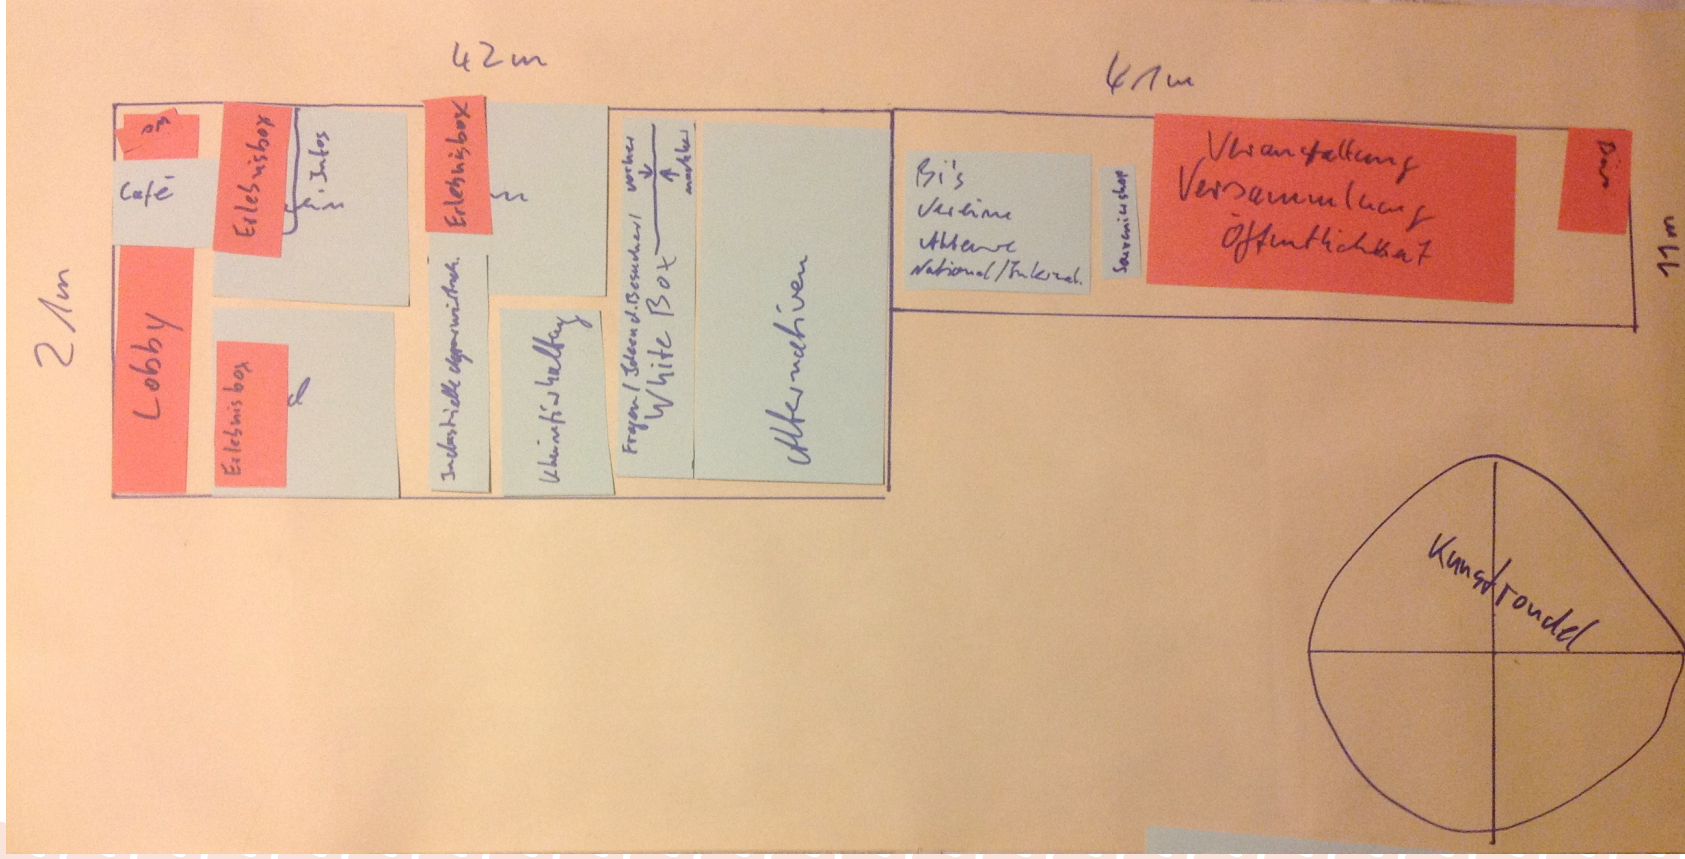

The background of the entire page is a solid red color. It is filled with a repeating pattern of white silhouettes. The top half of the image features silhouettes of cows, arranged in a grid-like pattern. The bottom half features silhouettes of chickens, also arranged in a grid-like pattern. The silhouettes are simple and stylized, capturing the basic shapes of the animals.

Initiative für ein

MUSEUM DER MASSENTIERHALTUNG

BI »uns stinkt's schon lange«
Arbeitsgruppe
»Museum der Massentierhaltung«

www.unsstinkts.eu
museum@unsstinkts.eu

The background of the entire page is a solid red color. It is filled with a repeating pattern of white silhouettes. The top half of the image features silhouettes of cows, arranged in a grid-like pattern. The bottom half features silhouettes of chickens, also arranged in a grid-like pattern. The silhouettes are simple and stylized, capturing the basic shapes of the animals.