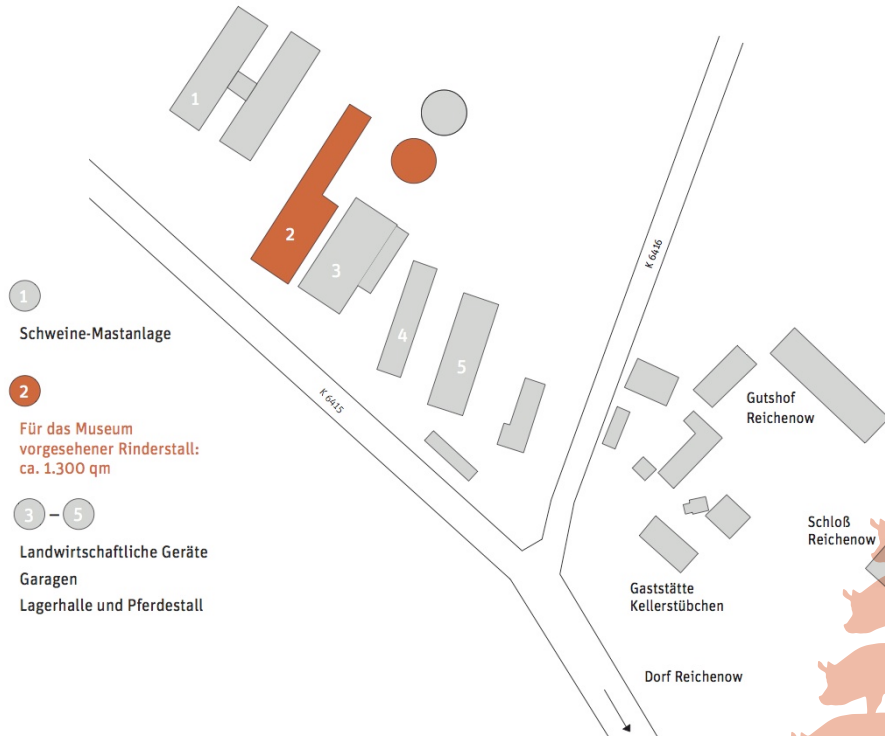

The background of the entire page is a solid red color. It is filled with a repeating pattern of white silhouettes. The top half of the image features silhouettes of cows, arranged in a grid-like pattern. The bottom half features silhouettes of chickens, also arranged in a grid-like pattern. The silhouettes are simple and stylized, capturing the basic shapes of the animals.

Initiative für ein

MUSEUM DER MASSENTIERHALTUNG

BI »uns stinkt's schon lange«
Arbeitsgruppe
»Museum der Massentierhaltung«

www.unsstinkts.eu
museum@unsstinkts.eu

The background of the entire page is a solid red color. It is filled with a repeating pattern of white silhouettes. The top half of the image features silhouettes of cows, arranged in a grid-like pattern. The bottom half features silhouettes of chickens, also arranged in a grid-like pattern. The silhouettes are simple and stylized, capturing the basic shapes of the animals.